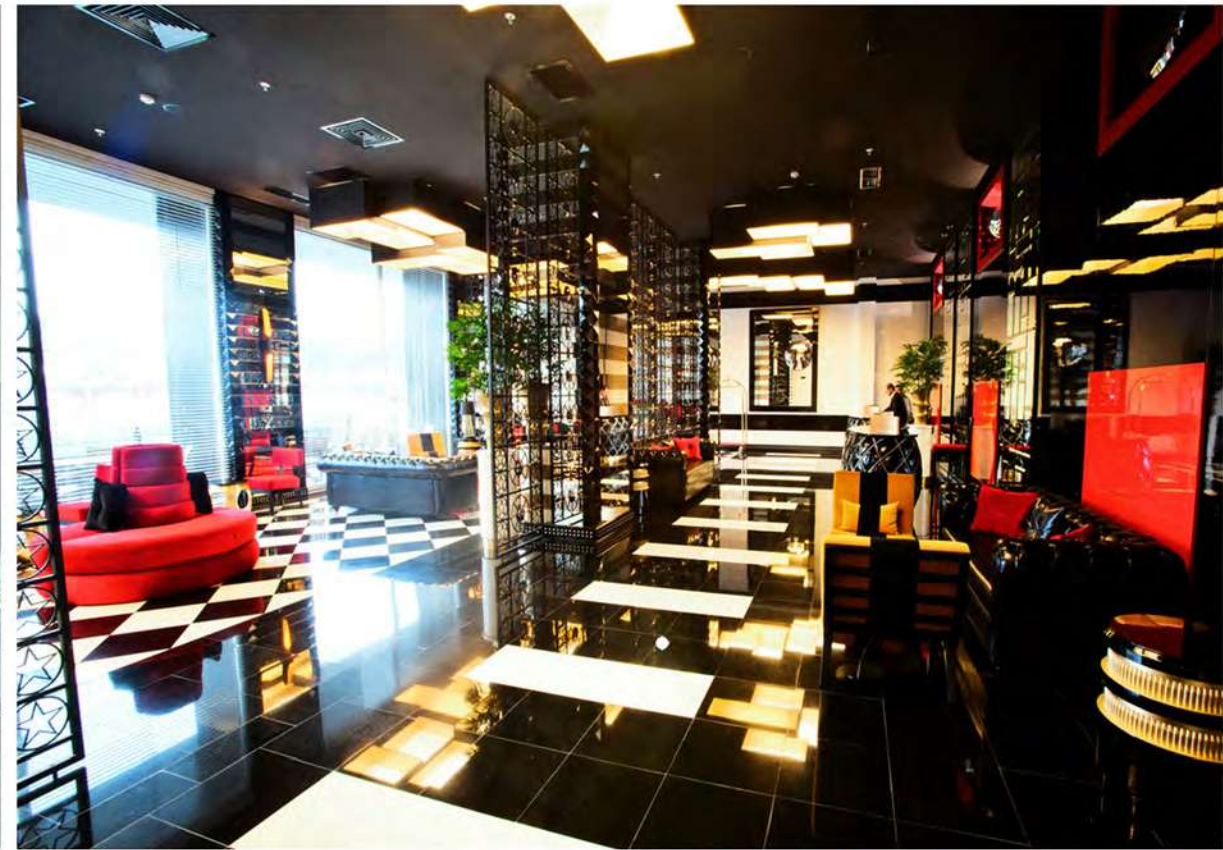

DELTA^{OFIS} HOSPITALITY