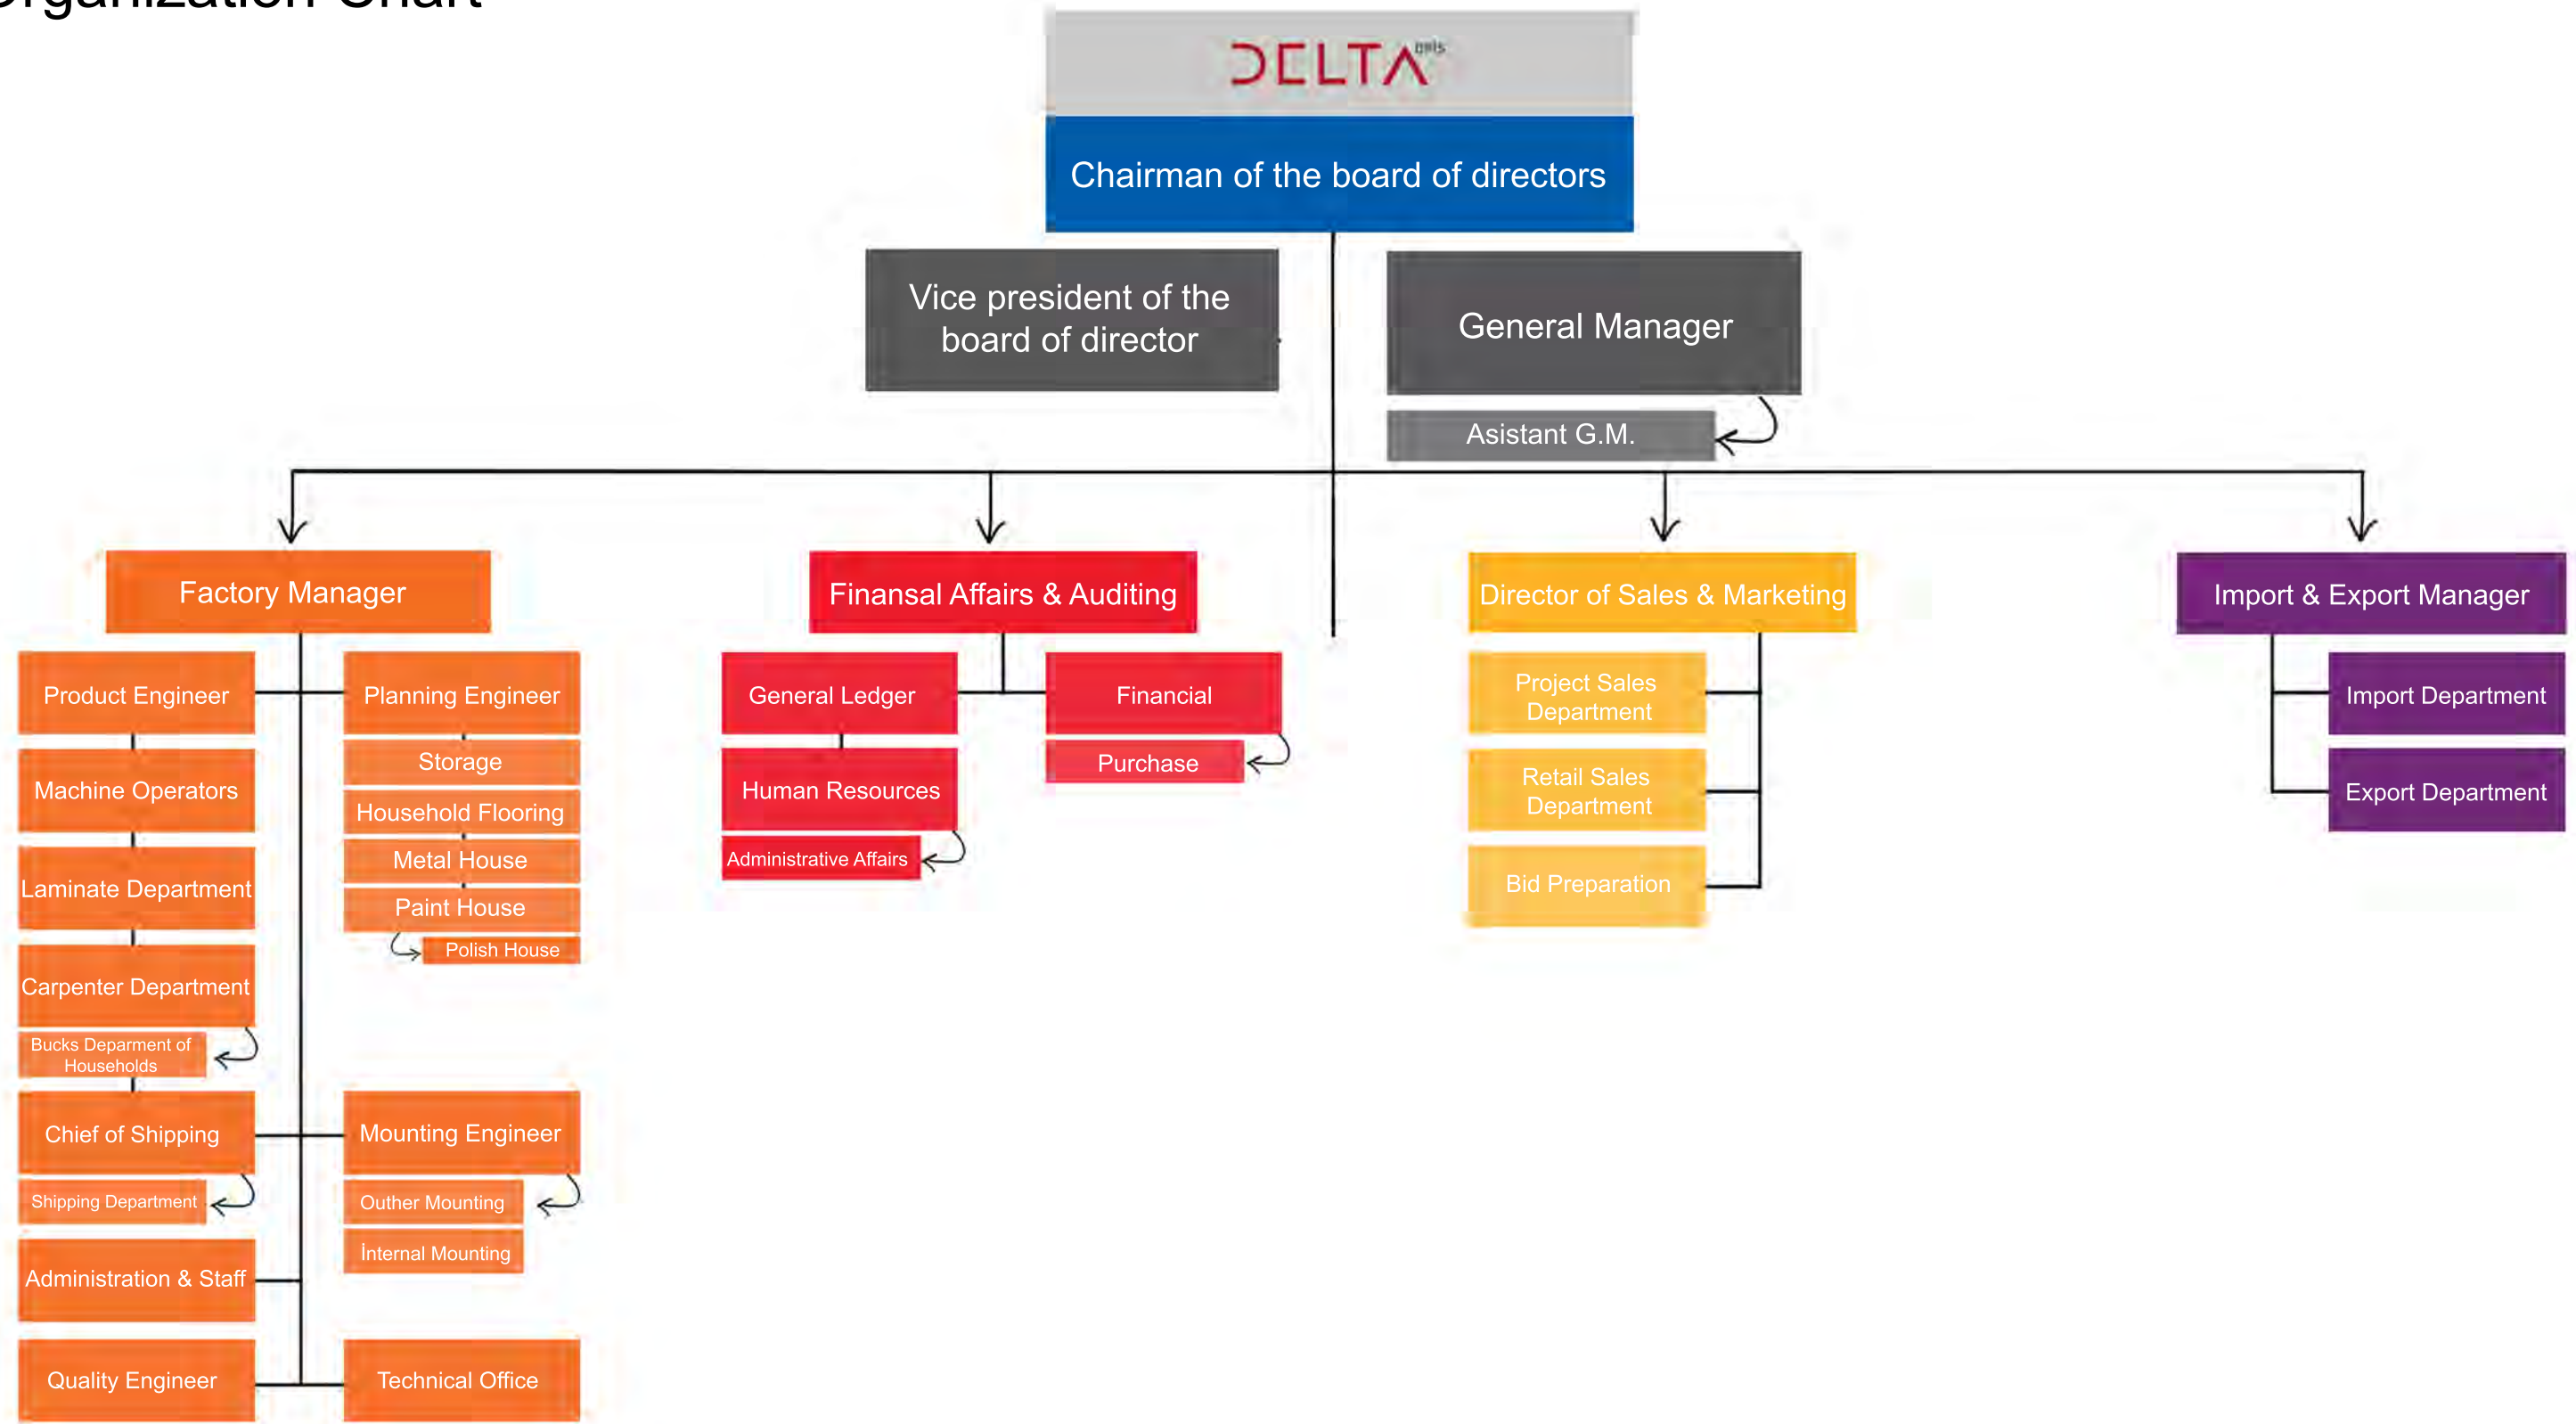

Factory /Çatalca (İstanbul -TR)

Factory /Çatalca (İstanbul -TR)

Factory Layout

Organization Chart

Our designers

Tanju Özelgin

Perin & Topan

Arif Özden