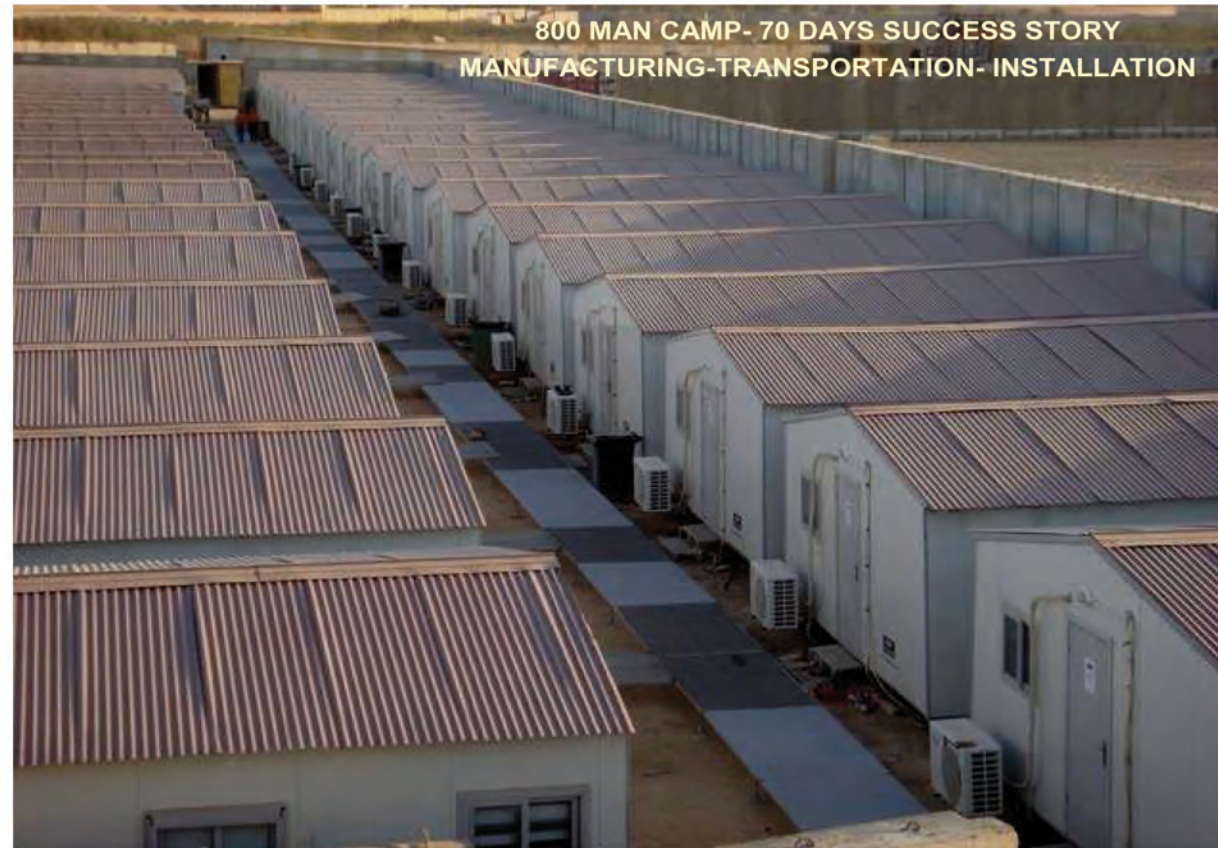

DELTA^{OFIS} CONSTRUCTION & CONTRACT