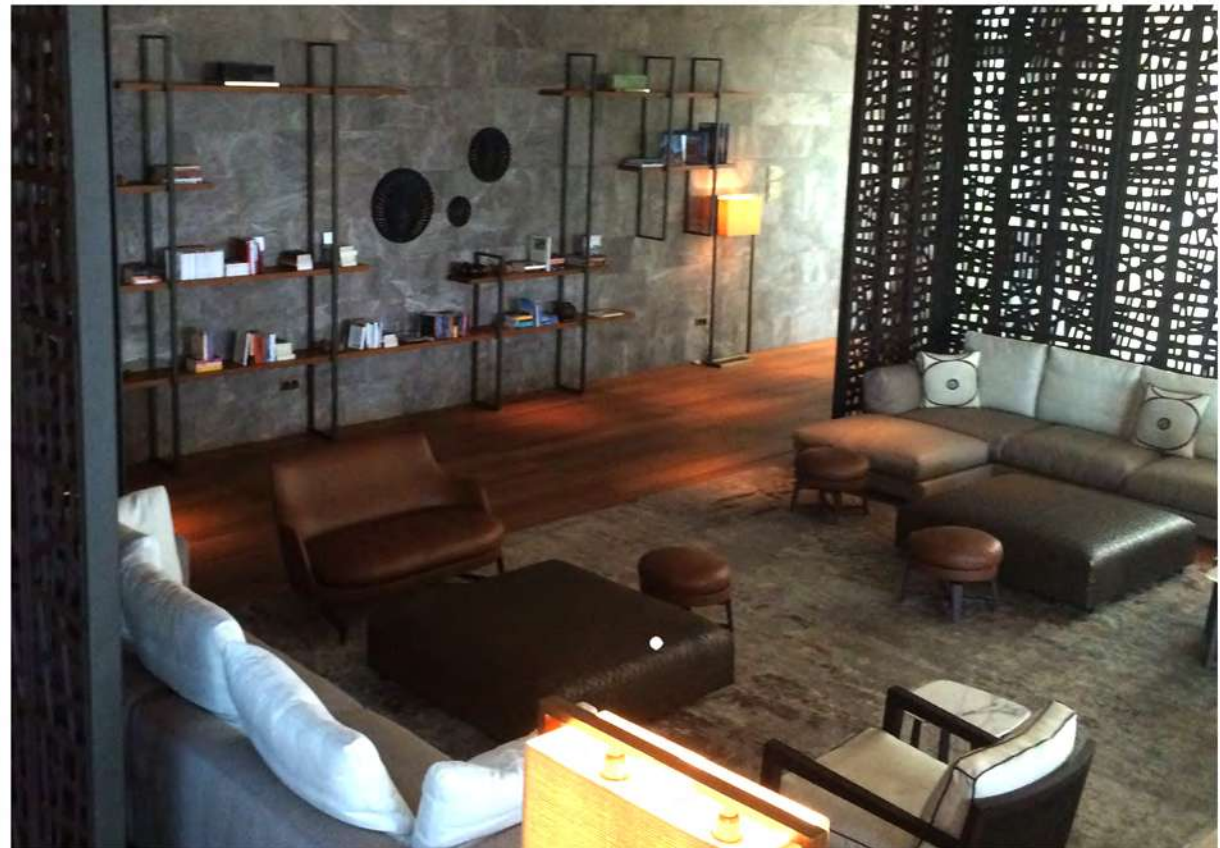

DELTA^{OFIS} TOTAL FF&E PROJECT SOLUTION