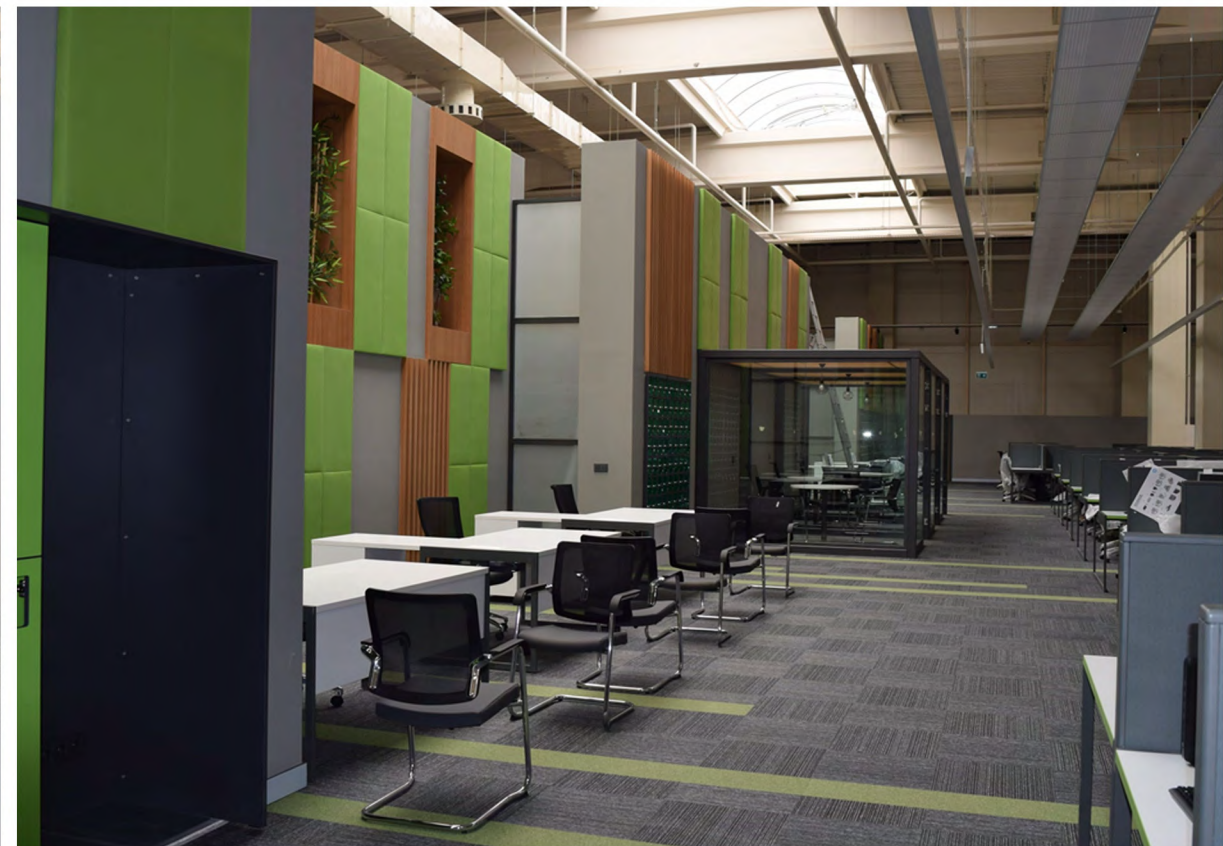

DELTA^{OFIS} OFFICE