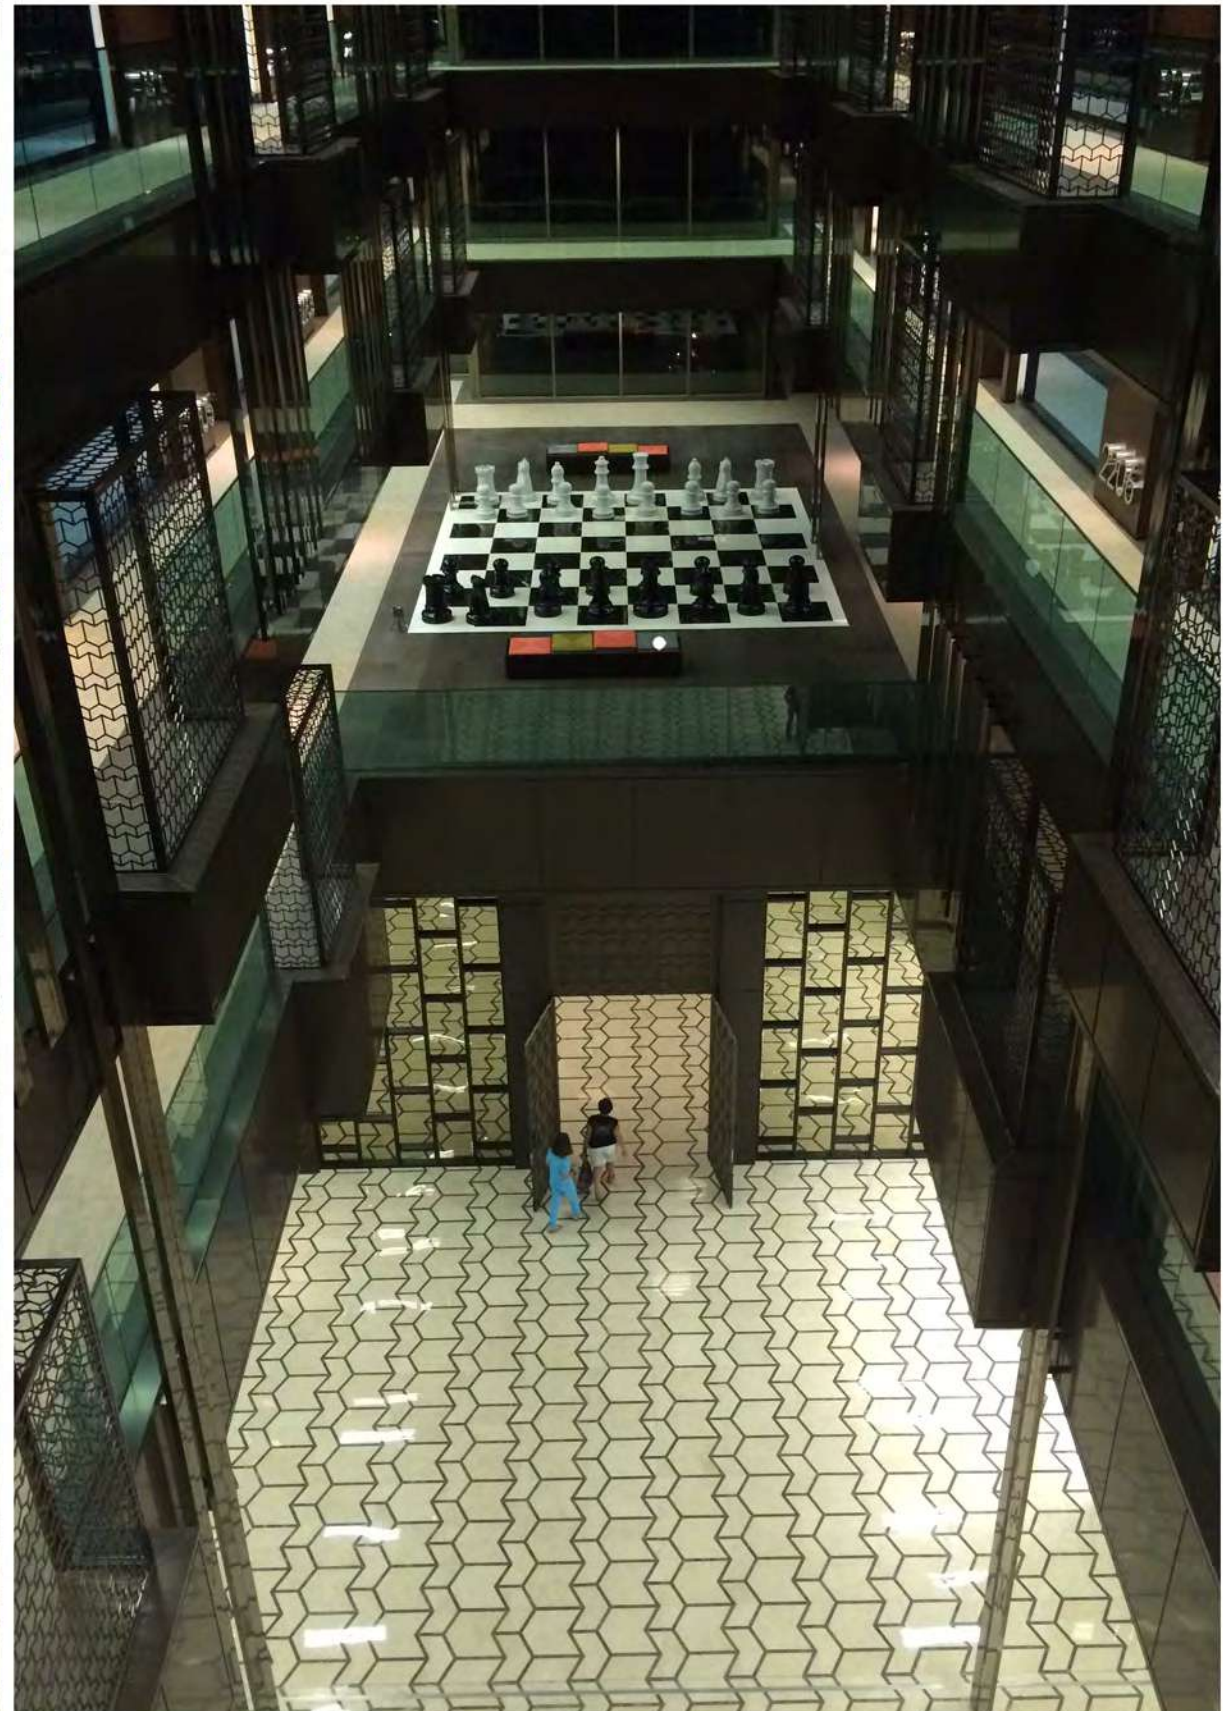

DELTA^{OFIS} TOTAL FF&E PROJECT SOLUTION