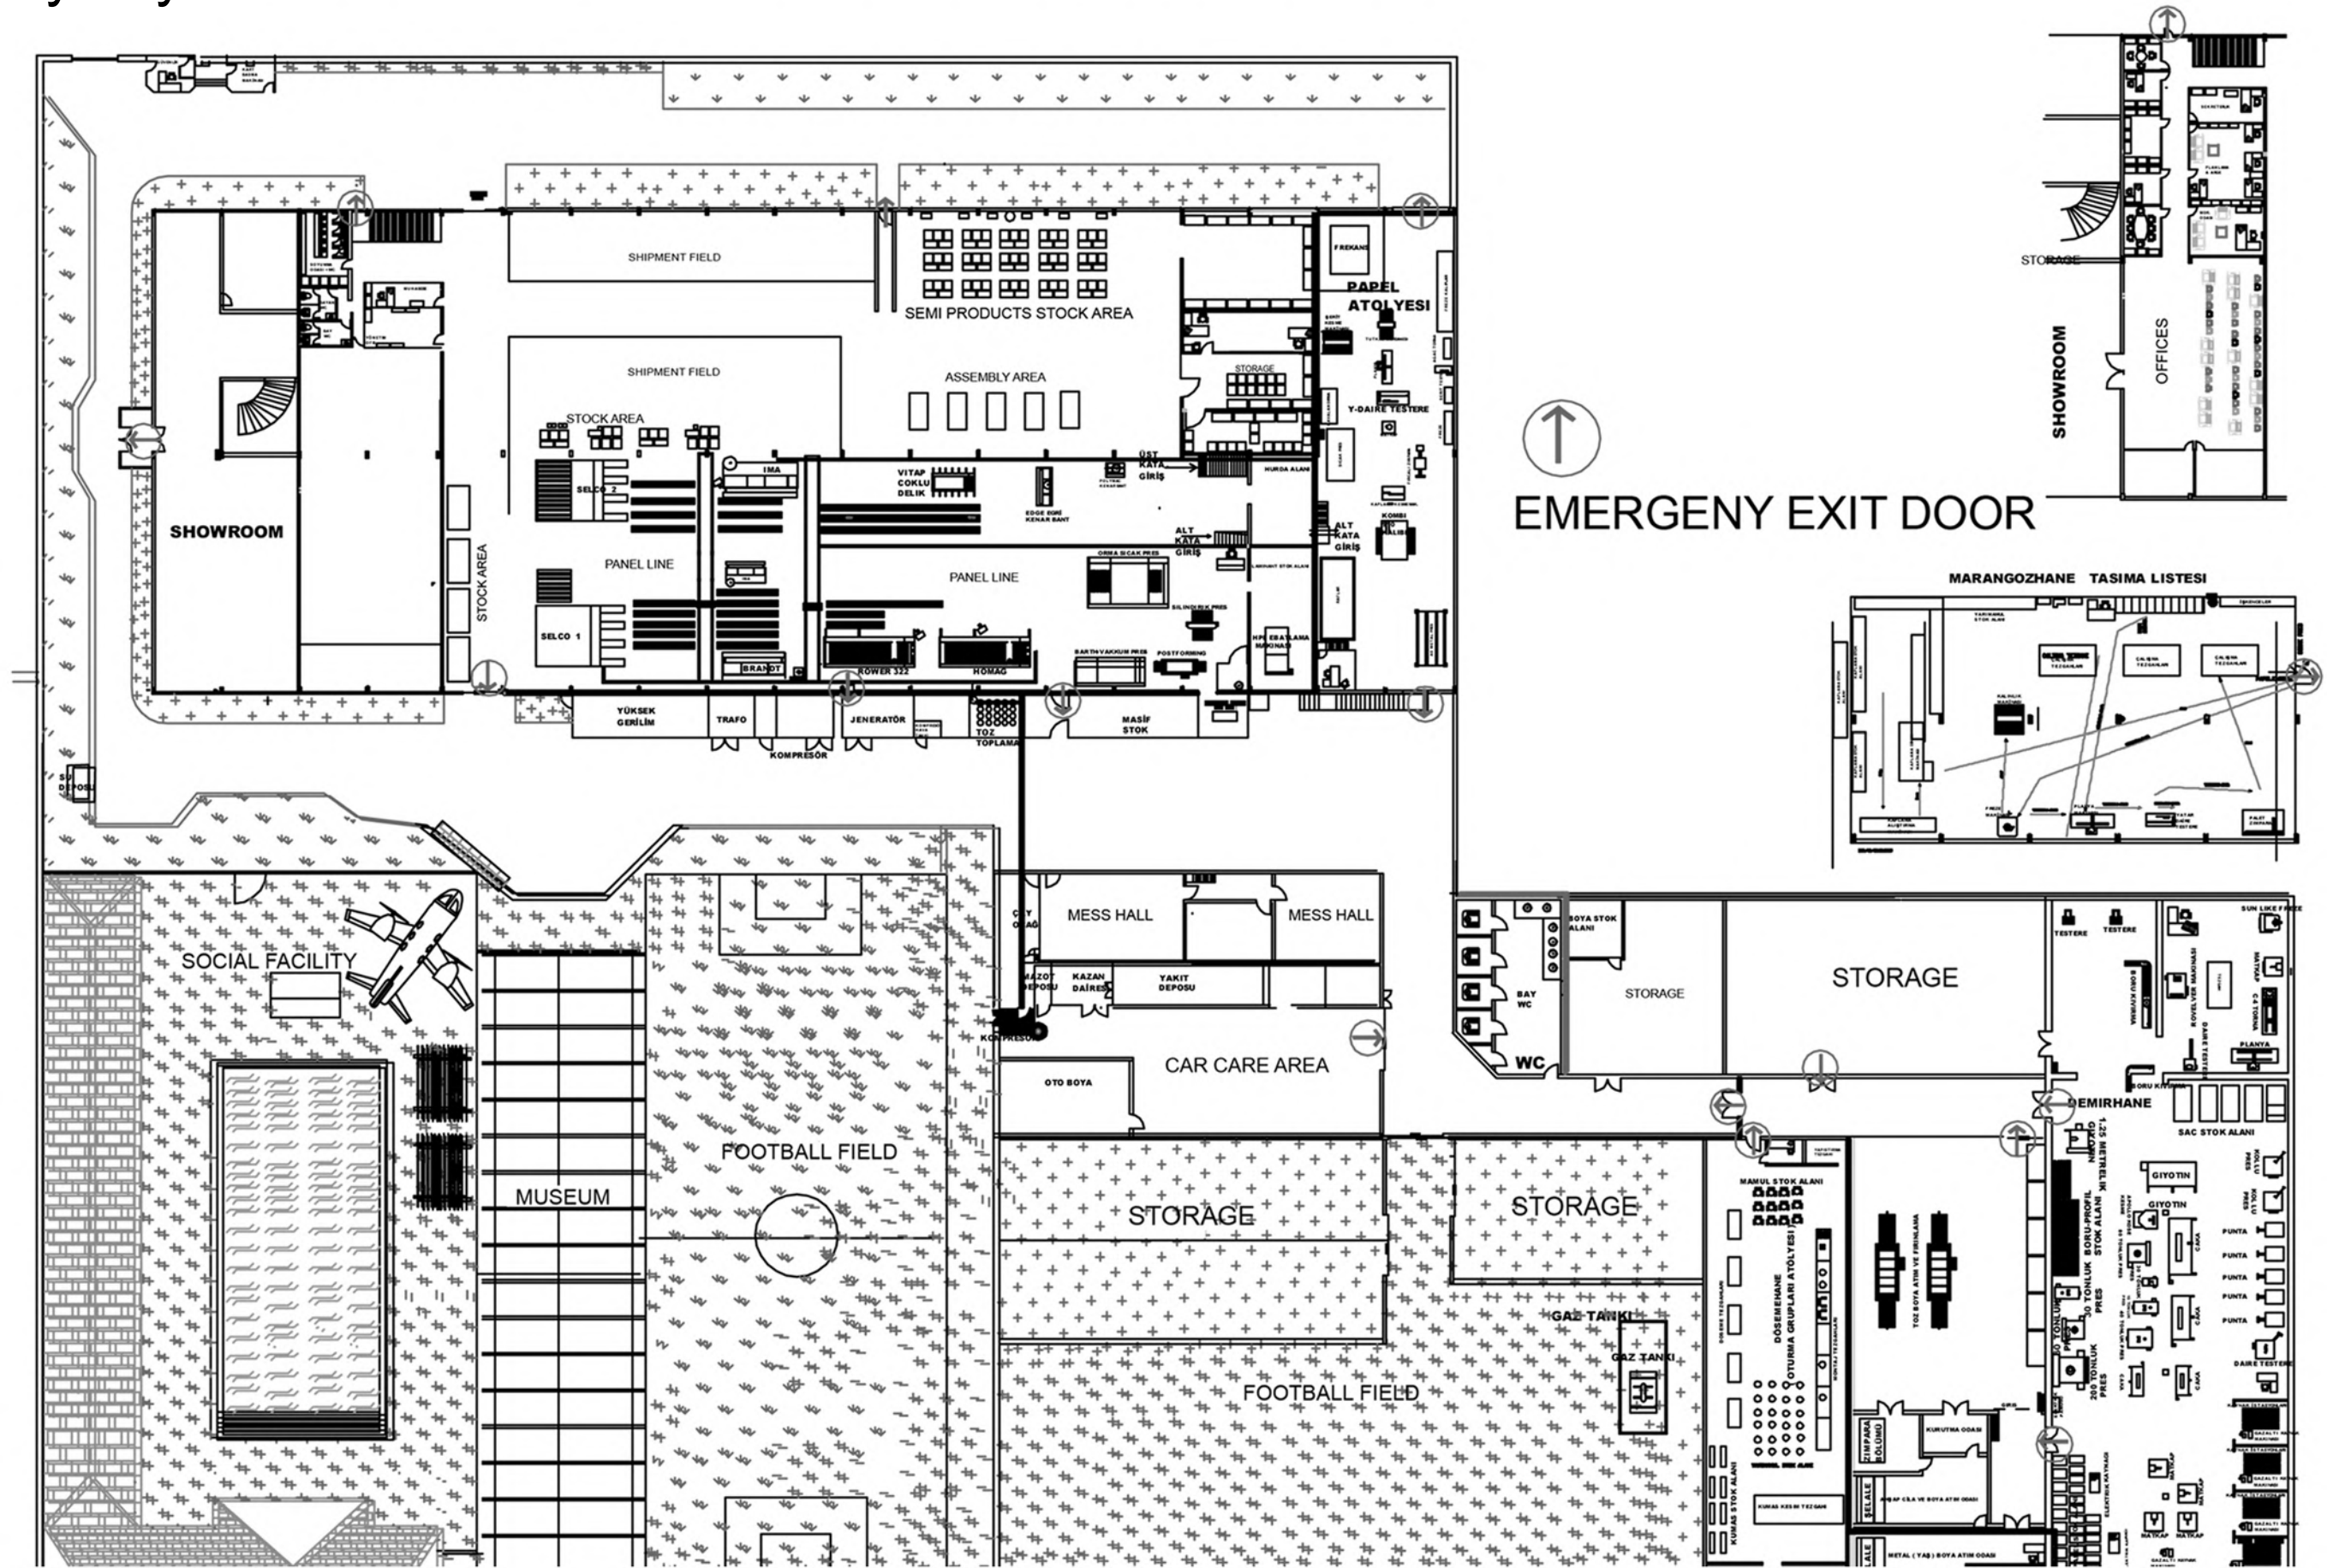

Factory /Çatalca (İstanbul -TR)

Factory /Çatalca (İstanbul -TR)

Factory Layout

Organization Chart

Our designers

Tanju Özelgin

Perin & Topan

Arif Özden