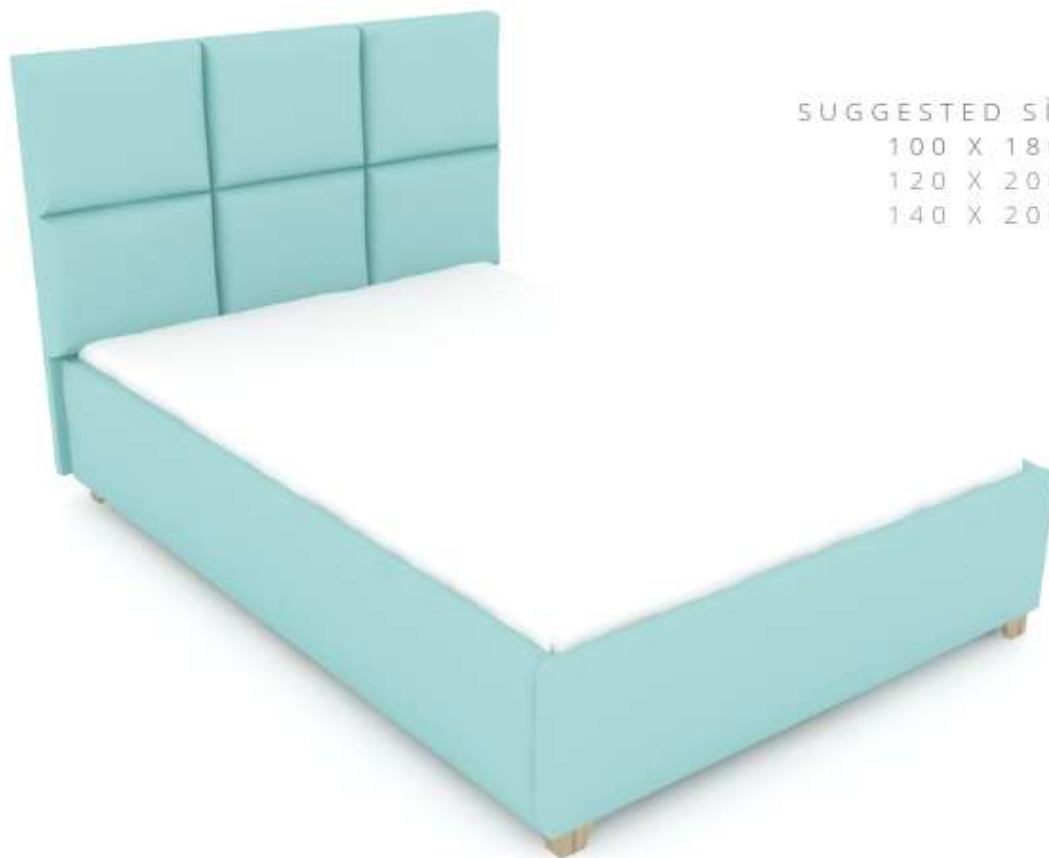

AZALEA BEDSTEAD WITH FRIEND BED

SUGGESTED SIZES : 100X180 CM / 110X190 CM

BORONIA BEDSTEAD

You can customize your sleep furniture at Nanu. Determine your own measurements based on the space available in the room or choose the color that best fits from the alternatives

SUGGESTED SIZES : 100X180 CM / 110X190 CM

BORONIA BEDSTEAD

SUGGESTED SIZES : 100X180 CM / 110X190 CM

Ideal for sleepover parties...

ANEMON BEDSTEAD

SUGGESTED SIZES:

100 X 180 CM

120 X 200 CM

140 X 200 CM

SAKURA BEDSTEAD

SUGGESTED SIZES : 90X160 CM /
100 X 170 CM

We especially value
simplicity in our designs
because we know that
simplicity and pastel colours
in sleep rooms improves
the quality of sleep.