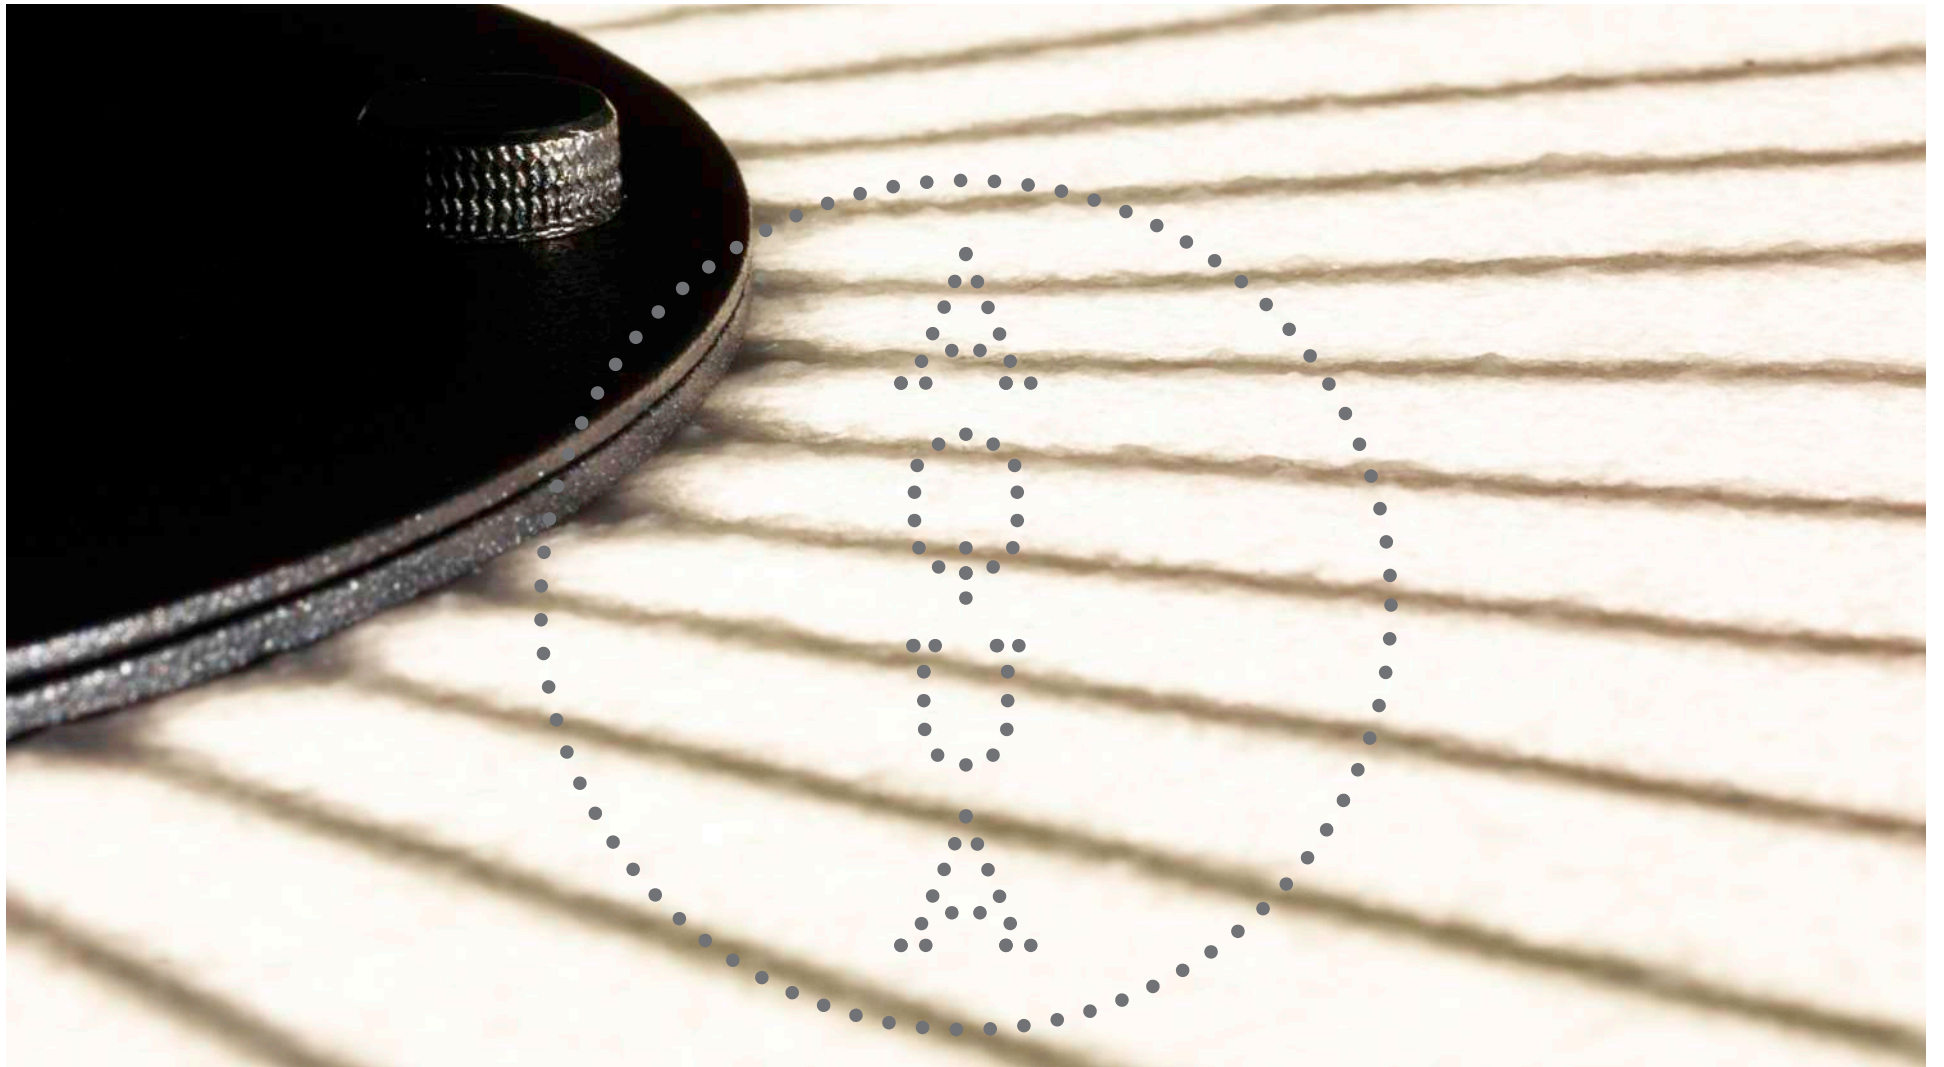

# M

22cm / 9"

64cm / 25"

The To Te M Collection is based on 3 different shapes To Te and M which can be installed as individuals or in many configurations.

The material is polymer on a metal structures.

Each shade is powered with 6 or 8 LED G9 3W warm white bulbs.